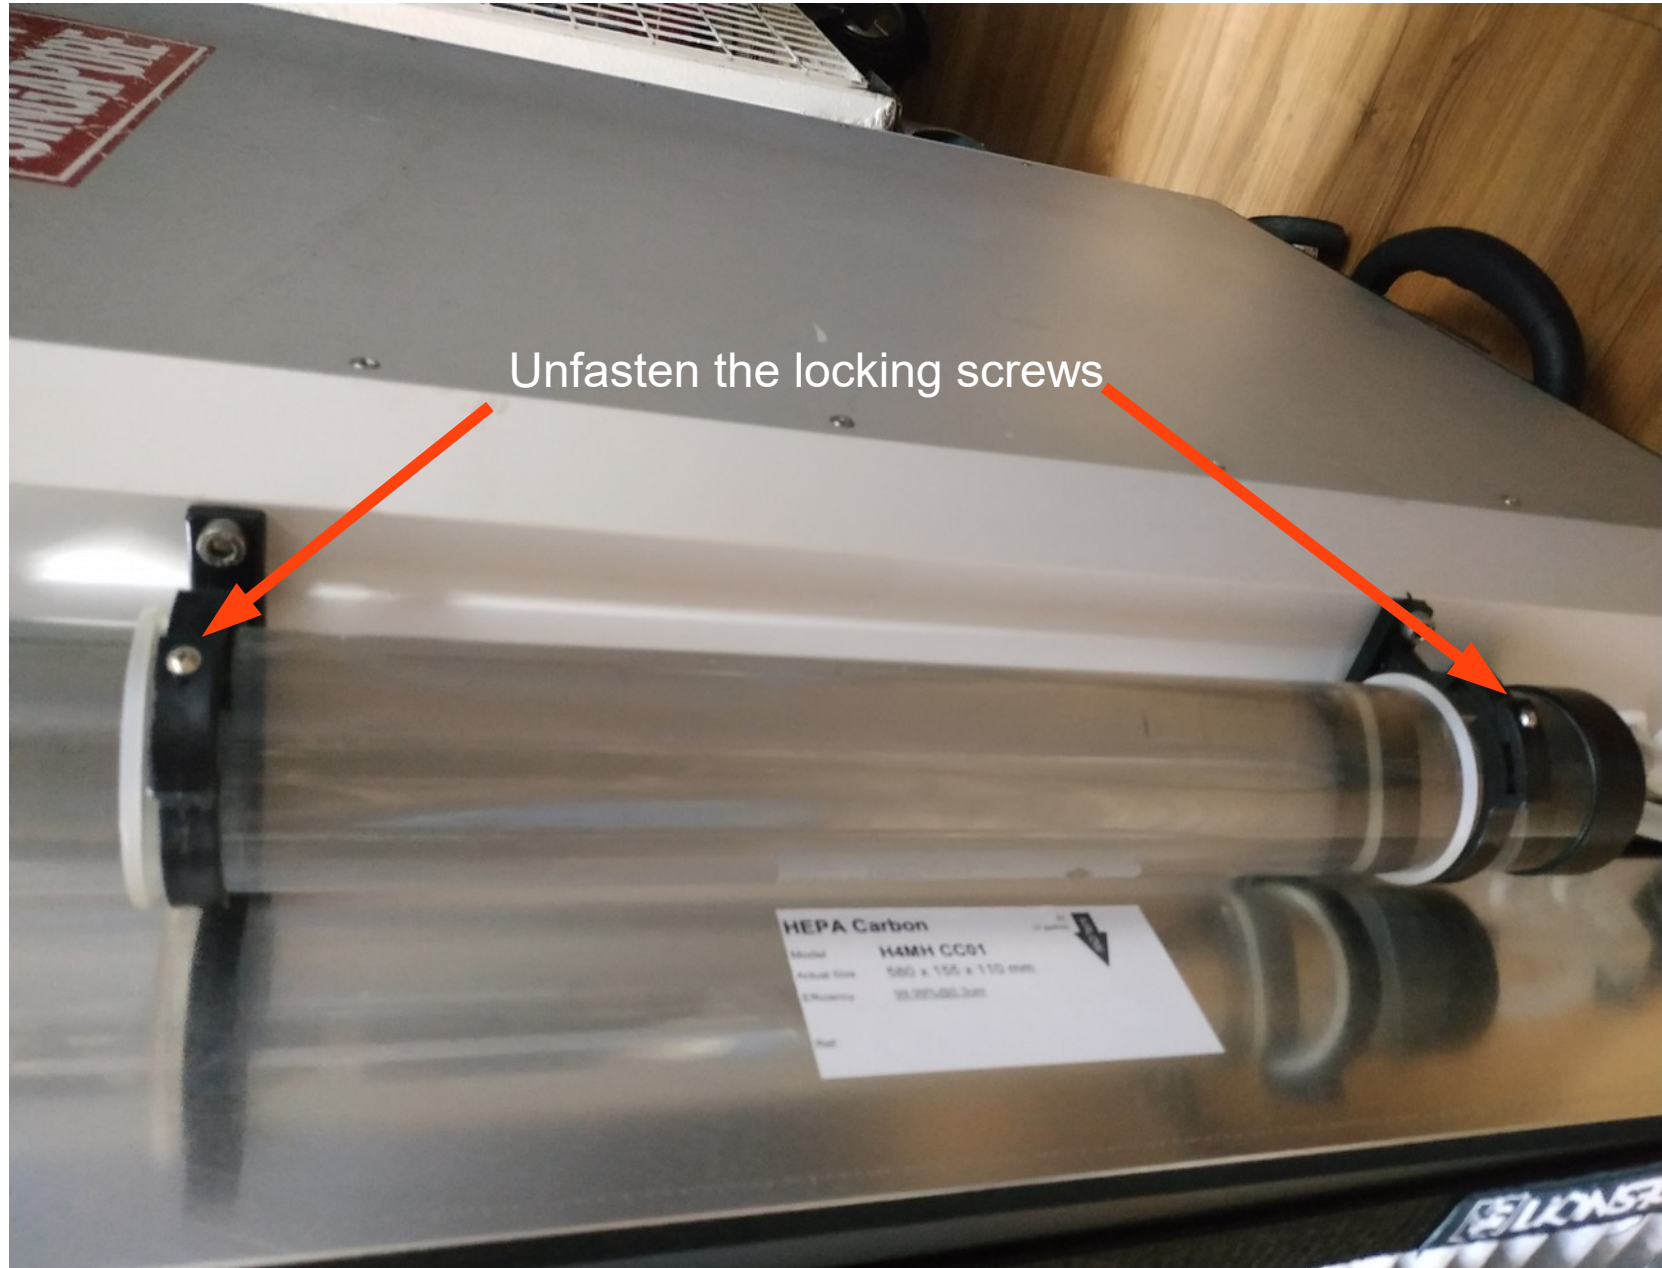

Water Tank Refill

Water Tank Refill

Water Tank Refill

- Unfasten and remove the Water Tank Cap
- Pour in distilled water till 3/4 full or more
- Place back the cap and fasten

Water Tank Refill

Water Tank Refill