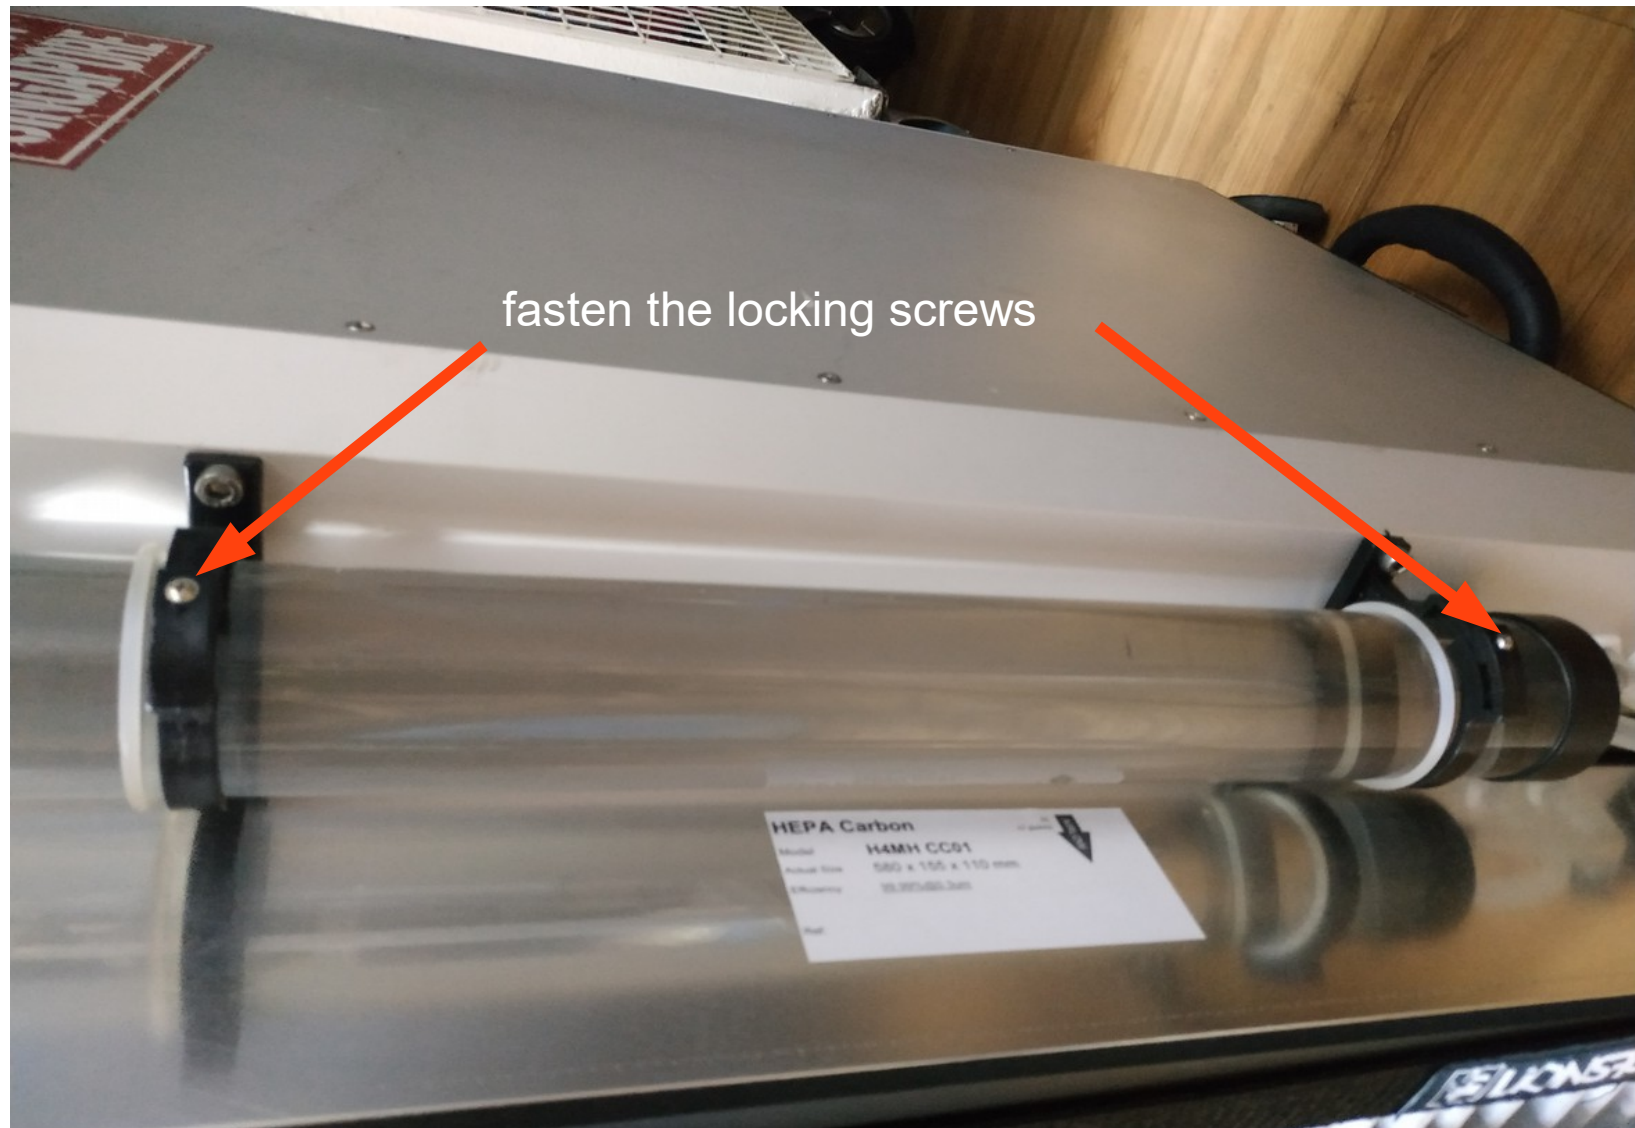

Water Tank Refill

Water Tank Refill

Water Tank Refill

- Unfasten and remove the Water Tank Cap
- Pour in distilled water till 3/4 full or more
- Place back the cap and fasten

Water Tank Refill

Water Tank Refill